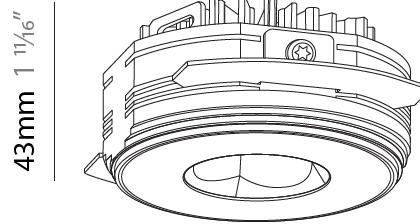

GENERAL

Series: Oiko Pro Round
Subseries: Oiko Pro Round Fixed
Brand: Prolicht
Division: Architectural
Mounting Type: Trimless
Mounting Location: Ceiling
Subcategory: Downlight

PHYSICAL

Shape: Round
Diameter (mm): 75
Diameter (in): 2 15/16
Height (mm): 43
Height (in): 1 11/16
Ceiling Thickness (mm): 10 / 12.5 / 15 / 25
Ceiling Thickness (in): 3/8 or 1/2 or 9/16 or 1
Min. Recessing Depth (mm): 50
Min. Recessing Depth (in): 1 15/16
Light Distribution: Direct
Diffuser: Lens Pack - Spread Lens / Linear Spread Lens / Honeycomb Louver
Fixture Finish: SSR / BKV / CWI / CRY / HAB / UFT / ITA / RUA / FTG / MYG / LOD / PUS / FRO / FUP / KIA / POP / BLS / SPG / MEY / GOH / GUM / CHC / COM / ABZ / JAG / OBR / MOS / ROR
Fixture Material: Aluminum Die Cast
Cut-out Measurements: 86mm / 2 11/16" Diameter

ELECTRICAL

Lamp Type: LED (Zhaga Standard)
Input Wattage (W): 14
Total Output Wattage (W): 12.7
Dimming: Dali Dimming
Driver Included: No
Driver Location: Recessed Housing
Driver Type: Constant Current - Universal (120Vac only for DALI driver)
Driver Class: Class 2
Input Voltage (V): 120 - 277
Constant Current (MA): 700

LED

Color Temperature (°K): 2700-6500 Tunable White
Max. Delivered Lumen (lm): 1381
Nominal Lumen (lm): 1460
CRI: >90 CRI
Lamp Life (hrs): 50000
Special LEDs offerings: Tunable White

OPTICAL

Reflector°: 62
Adjustability: Fixed

RATINGS AND CERTIFICATIONS

Certified By: Certified for North American Standards
IP rating: IP20

Ø75mm 2 15/16"

Ø85mm 3 3/8"