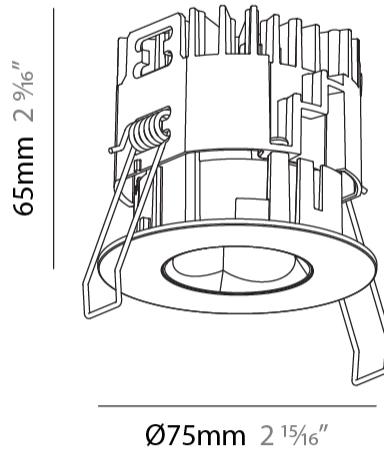

GENERAL

Series: Oiko Pro Round
Subseries: Oiko Pro Round Fixed
Brand: Prolicht
Division: Architectural
Mounting Type: Recessed
Mounting Location: Ceiling
Subcategory: Downlight

PHYSICAL

Shape: Round
Diameter (mm): 75
Diameter (in): 2 ¹⁵/₁₆
Height (mm): 65
Height (in): 2 ⁹/₁₆
Ceiling Thickness (mm): 1 - 25
Ceiling Thickness (in): 1/16 - 1 3/16
Min. Recessing Depth (mm): 70
Min. Recessing Depth (in): 2 ³/₄
Light Distribution: Direct
Diffuser: Lens Pack - Spread Lens / Linear Spread Lens / Honeycomb Louver
Fixture Finish: SSR / BKV / CWI / CRY / HAB / UFT / ITA / RUA / FTG / MYG / LOD / PUS / FRO / FUP / KIA / POP / BLS / SPG / MEY / GOH / GUM / CHC / COM / ABZ / JAG / OBR / MOS / ROR
Fixture Material: Aluminum Die Cast
Cut-out Measurements: 68mm / 2 11/16" Diameter

ELECTRICAL

Lamp Type: LED (Zhaga Standard)
Input Wattage (W): 14
Total Output Wattage (W): 12.7
Dimming: Dali Dimming
Driver Included: No
Driver Location: Recessed Housing
Driver Type: Constant Current - Universal (120Vac only for DALI driver)
Driver Class: Class 2
Input Voltage (V): 120 - 277
Constant Current (MA): 700

LED

Color Temperature (°K): 2700-6500 Tunable White
Max. Delivered Lumen (lm): 1129
Nominal Lumen (lm): 1460
CRI: >93 CRI
Lamp Life (hrs): 50000
Special LEDs offerings: Tunable White

OPTICAL

Reflector°: 36
Adjustability: Fixed

RATINGS AND CERTIFICATIONS

Certified By: Certified for North American Standards
IP rating: IP20